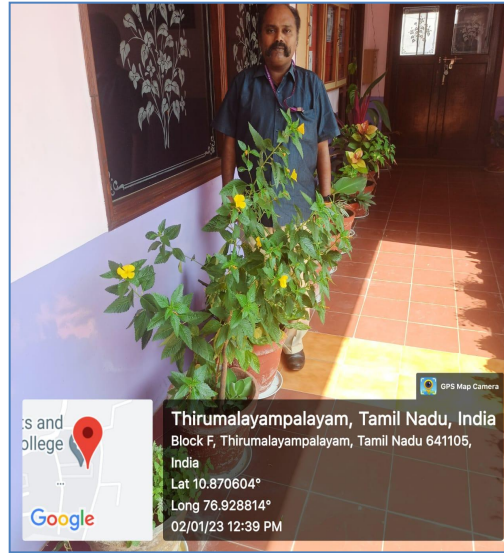

One Teacher One Pot Maintenance