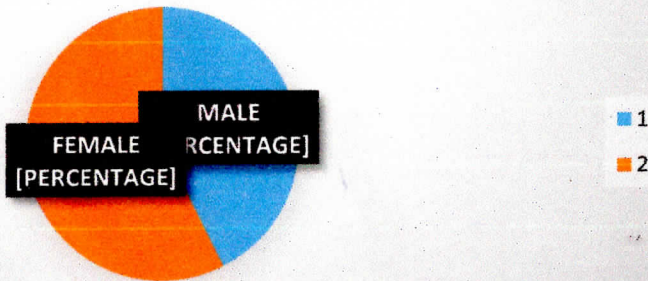

STAFF STRENGTH

PRINCIPAL
Nehru Arts and Science College (Autonomous)
Nehru Gardens, Thirumalayampalayam,
Coimbatore - 641 105.