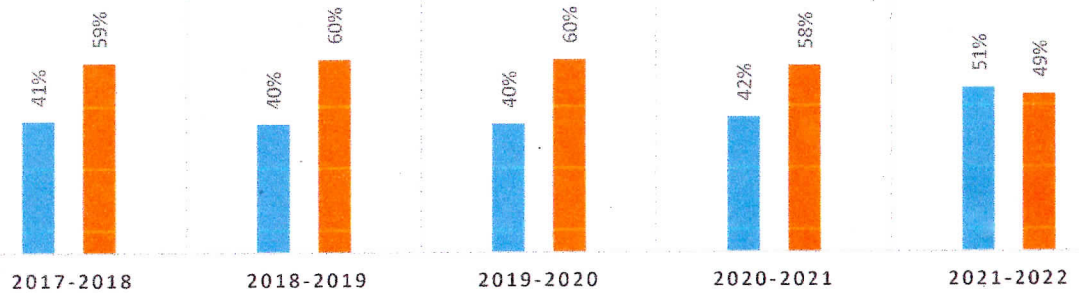

NEHRU ARTS AND SCIENCE COLLEGE
(An Autonomous Institution affiliated to Bharathiar University)
(Reaccredited with "A" Grade by NAAC, ISO 9001:2015 & 14001:2004 Certified
Recognized by UGC with 2(f) & 12(B), Under Star College Scheme by DBT, Govt. of India)
Nehru Gardens, Thirumalayampalayam, Coimbatore - 641 105, Tamil Nadu.

STAFF STRENGTH

	MALE	Percent	FEMALE	percent
2017-2018	63	41%	91	59%
2018-2019	69	40%	102	60%
2019-2020	69	40%	102	60%
2020-2021	67	42%	94	58%
2021-2022	74	51%	72	49%

STAFF STRENGTH

■ MALE ■ FEMALE