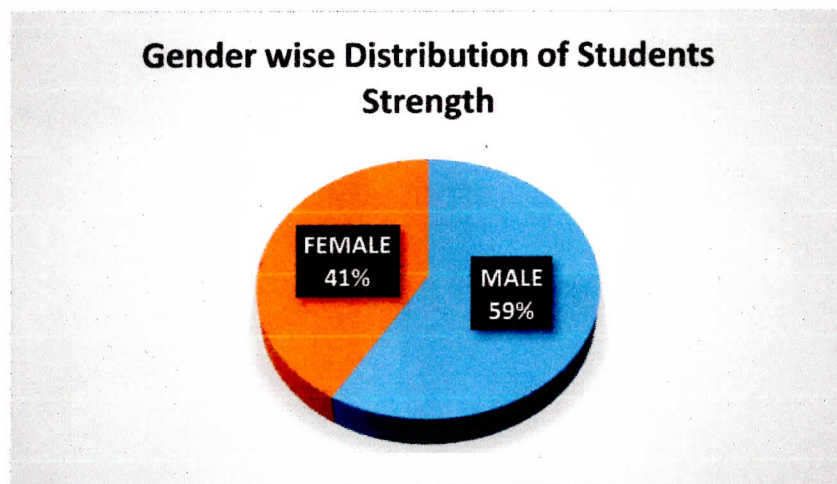

## Gender wise Distribution of Students Strength

Academic Year	Male		Female	
	No. of Students	Percentage (%)	No. of Students	Percentage (%)
2021-22	606	65	332	35
2020-21	554	59	378	41
2019-20	574	58	421	42
2018-19	785	59	548	41
2017-18	546	53	483	47
<b>Total</b>	<b>3065</b>	<b>59%</b>	<b>2162</b>	<b>41%</b>