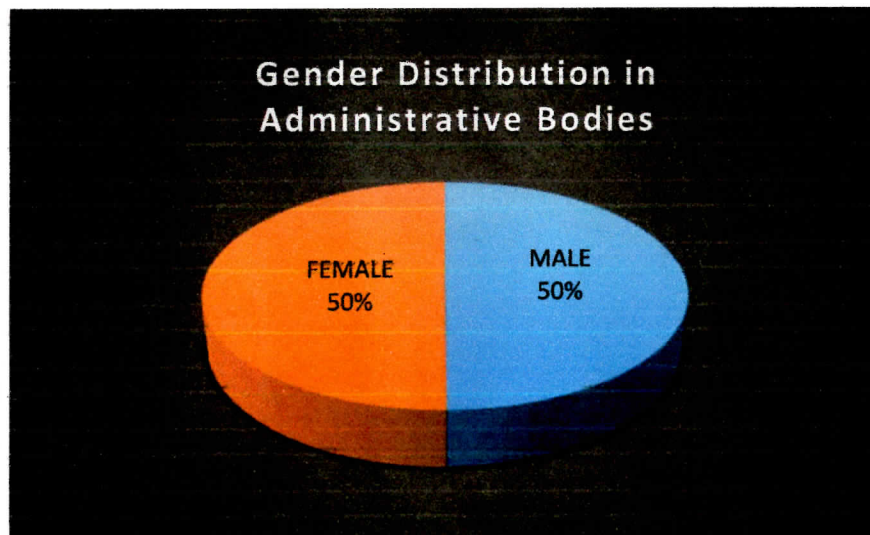

NEHRU ARTS AND SCIENCE COLLEGE
(An Autonomous Institution affiliated to Bharathiar University)

Students in Administrative Bodies

Academic Year	Male	Percentage	Female	Percent
2021-22	45	45	55	55
2020-21	69	49	72	51
2019-20	79	54	69	46
2018-19	72	49	74	51
2017-18	46	53	42	47
Total	311	50%	312	50%

PRINCIPAL
Nehru Arts and Science College (Autonomous)
Nehru Gardens, Thirumalayampalayam,
Coimbatore - 641 105.