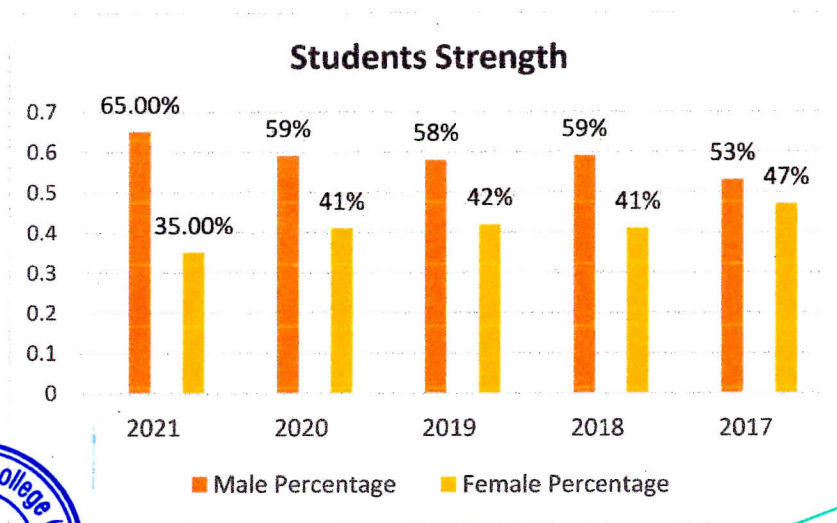

## Gender wise Distribution of Students Strength

Academic Year	Male		Female	
	No. of Students	Percentage (%)	No. of Students	Percentage (%)
2021-22	606	65	332	35
2020-21	554	59	378	41
2019-20	574	58	421	42
2018-19	785	59	548	41
2017-18	546	53	483	47
<b>Total</b>	<b>3065</b>	<b>59%</b>	<b>2162</b>	<b>41%</b>