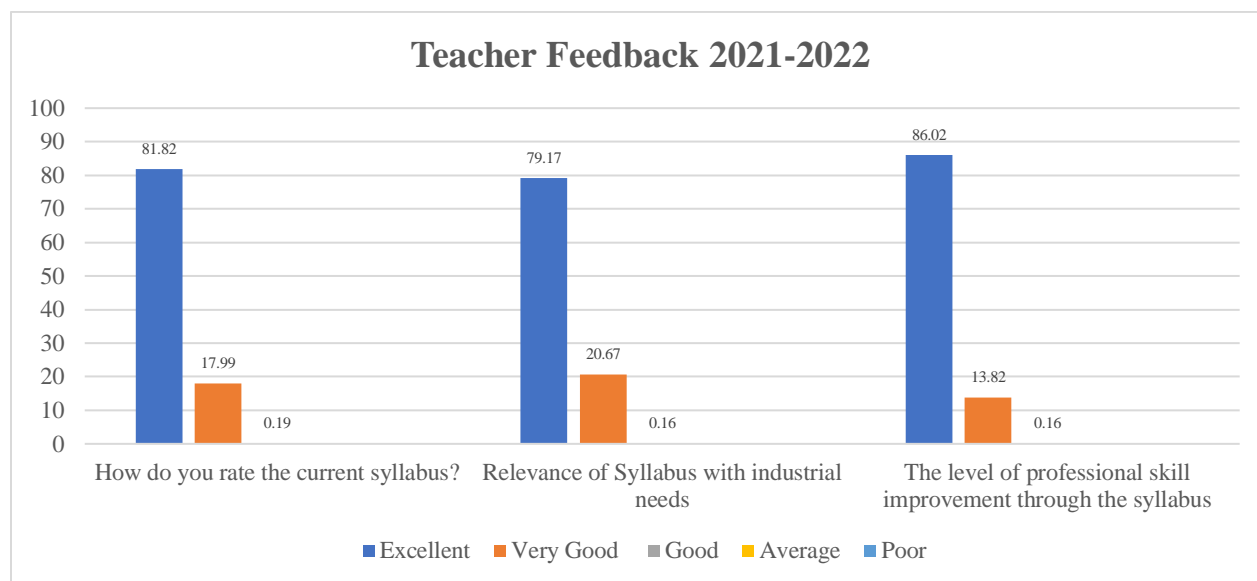

Teacher Feedback on Curriculum 2021-2022

Analysis Report

Total No. of Respondents: 165

Particulars	Excellent	Very Good	Good	Average	Poor
How do you rate the current syllabus?	81.82	17.99	0.19	0.00	0.00
Relevance of syllabus with industrial needs	79.17	20.67	0.16	0.00	0.00
The level of professional skill improvement through the syllabus	86.02	13.82	0.16	0.00	0.00
	Yes			No	
Is the timely coverage of syllabus possible in the mentioned number of hours?	99.00			1.00	
Does the curriculum element provide more choice and flexibility for teaching and learning	98.99			1.01	