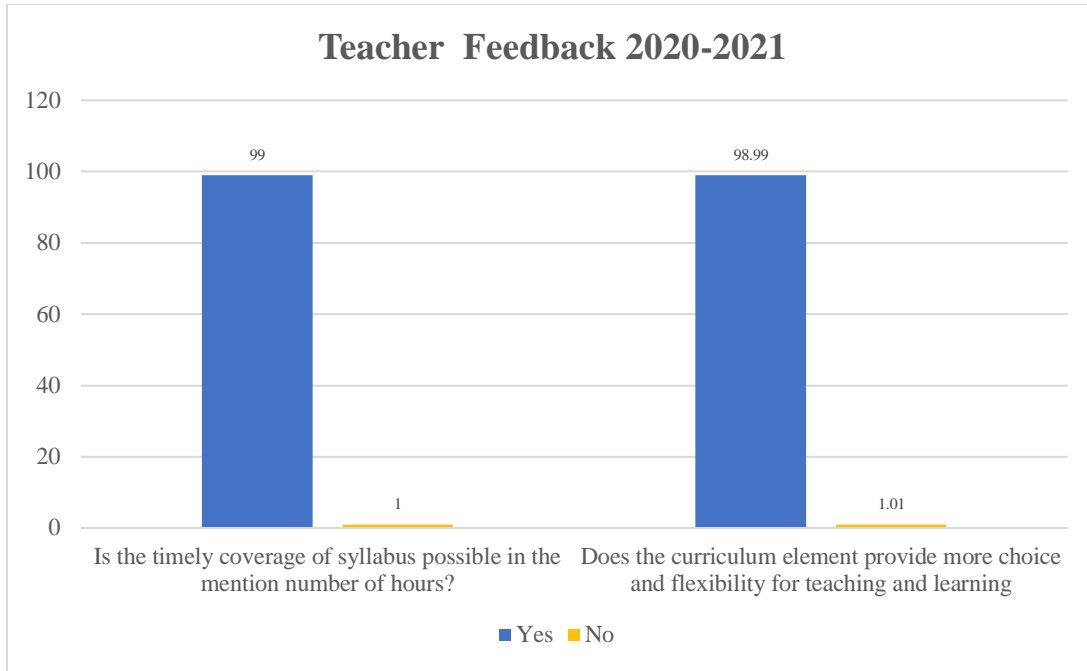

NEHRU ARTS AND SCIENCE COLLEGE

(An Autonomous Institution Affiliated to Bharathiar University)

Nehru Gardens, Thirumalayampalayam, Coimbatore - 641 105, Tamil Nadu.

www.nehrucolleges.net

PRINCIPAL
Nehru Arts and Science College (Autonomous)
Nehru Gardens, Thirumalayampalayam,
Coimbatore - 641 105.

NASC - CBE
Navigate Future