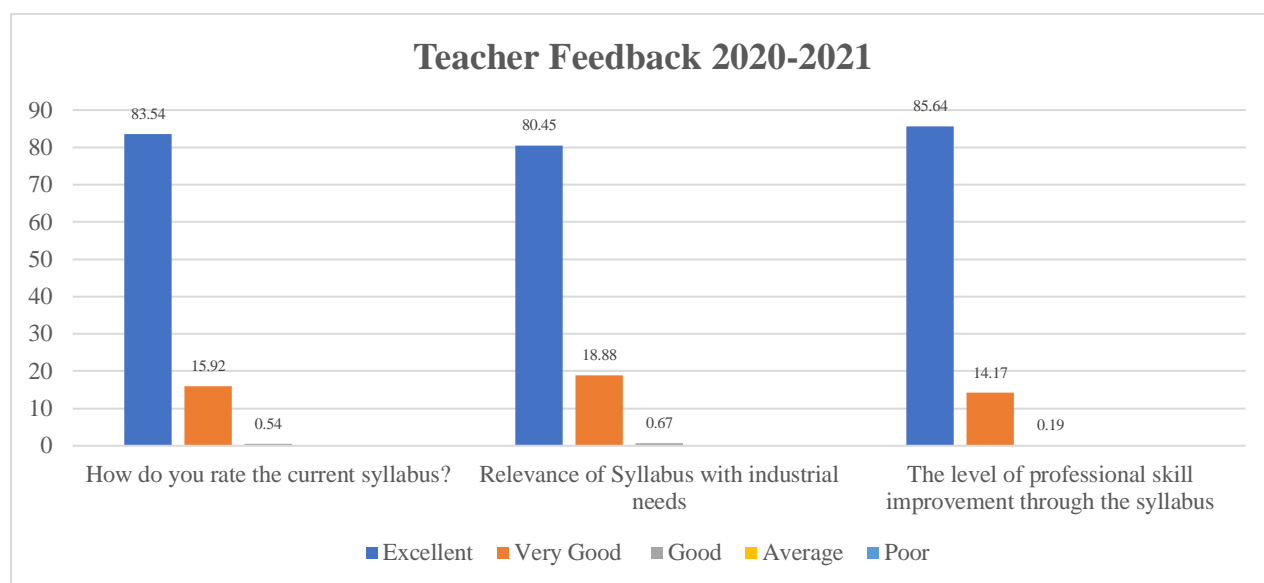

Teacher Feedback on Curriculum 2020-2021

Analysis Report

Total No. of Respondents: 179

Particulars	Excellent	Very Good	Good	Average	Poor
How do you rate the current syllabus?	83.54	15.92	0.54	0.00	0.00
Relevance of Syllabus with industrial needs	80.45	18.88	0.67	0.00	0.00
The level of professional skill improvement through the syllabus	85.64	14.17	0.19	0.00	0.00
	Yes			No	
Is the timely coverage of syllabus possible in the mentioned number of hours?	99.11			0.89	
Does the curriculum element provide more choice and flexibility for teaching and learning	99.78			0.22	