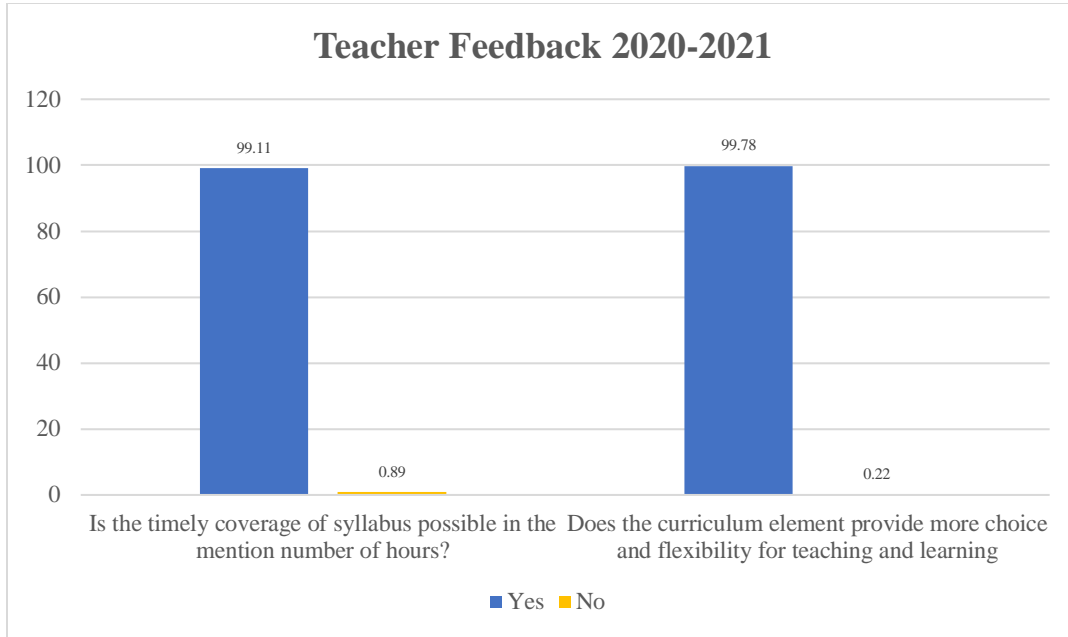

NEHRU ARTS AND SCIENCE COLLEGE

(An Autonomous Institution Affiliated to Bharathiar University)

Nehru Gardens, Thirumalayampalayam, Coimbatore - 641 105, Tamil Nadu.

www.nehrucolleges.net

PRINCIPAL
Nehru Arts and Science College (Autonomous)
Nehru Gardens, Thirumalayampalayam,
Coimbatore - 641 105.

NASC - CBE
Navigate Future