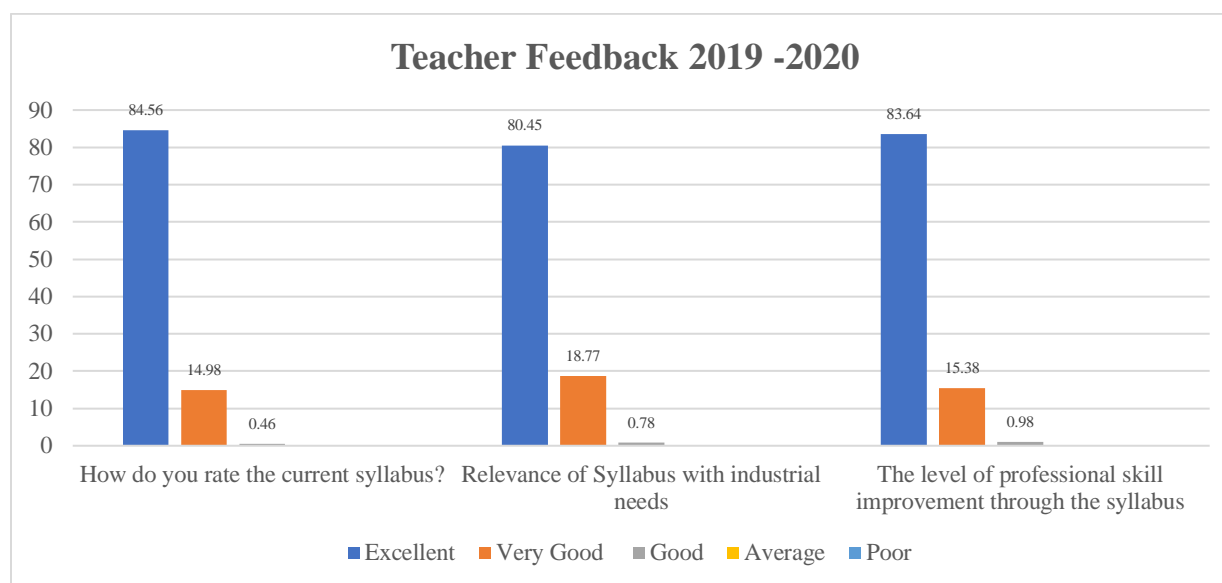

Teacher Feedback on Curriculum 2019-2020

Analysis Report

Total No. of Respondents: 176

Particulars	Excellent	Very Good	Good	Average	Poor
How do you rate the current syllabus?	84.56	14.98	0.46	0.00	0.00
Relevance of Syllabus with industrial needs	80.45	18.77	0.78	0.00	0.00
The level of professional skill improvement through the syllabus	83.64	15.38	0.98	0.00	0.00
	Yes			No	
Is the timely coverage of syllabus possible in the mentioned number of hours?	99.35			0.65	
Does the curriculum element provide more choice and flexibility for teaching and learning	99.02			0.98	