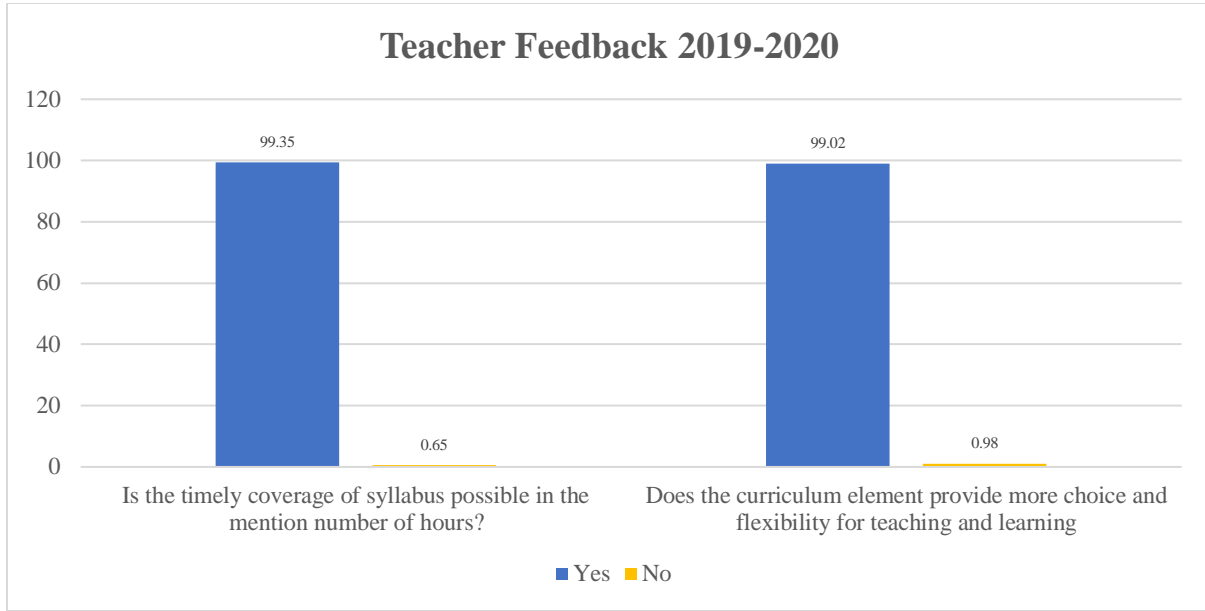

NEHRU ARTS AND SCIENCE COLLEGE

(An Autonomous Institution Affiliated to Bharathiar University)

Nehru Gardens, Thirumalayampalayam, Coimbatore - 641 105, Tamil Nadu.

www.nehrucolleges.net

PRINCIPAL
Nehru Arts and Science College (Autonomous)
Nehru Gardens, Thirumalayampalayam,
Coimbatore - 641 105.

NASC - CBE
Navigate Future