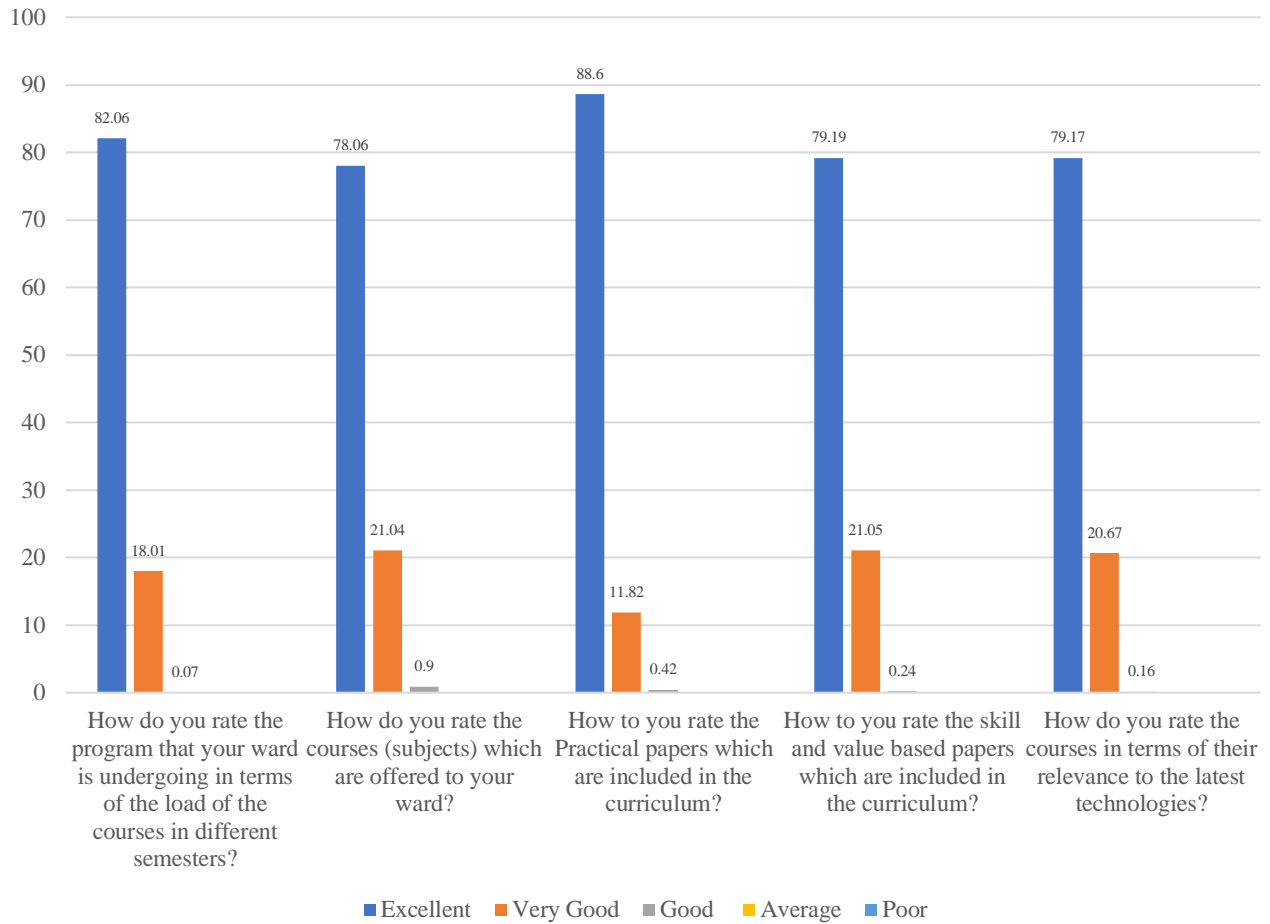

NEHRU ARTS AND SCIENCE COLLEGE

(An Autonomous Institution Affiliated to Bharathiar University)

Nehru Gardens, Thirumalayampalayam, Coimbatore - 641 105, Tamil Nadu.

www.nehrucolleges.net

Parent Feedback 2021-2022

[Signature]
PRINCIPAL
Nehru Arts and Science College (Autonomous)
Nehru Gardens, Thirumalayampalayam,
Coimbatore - 641 105.

NASC - CBE
Navigate Future