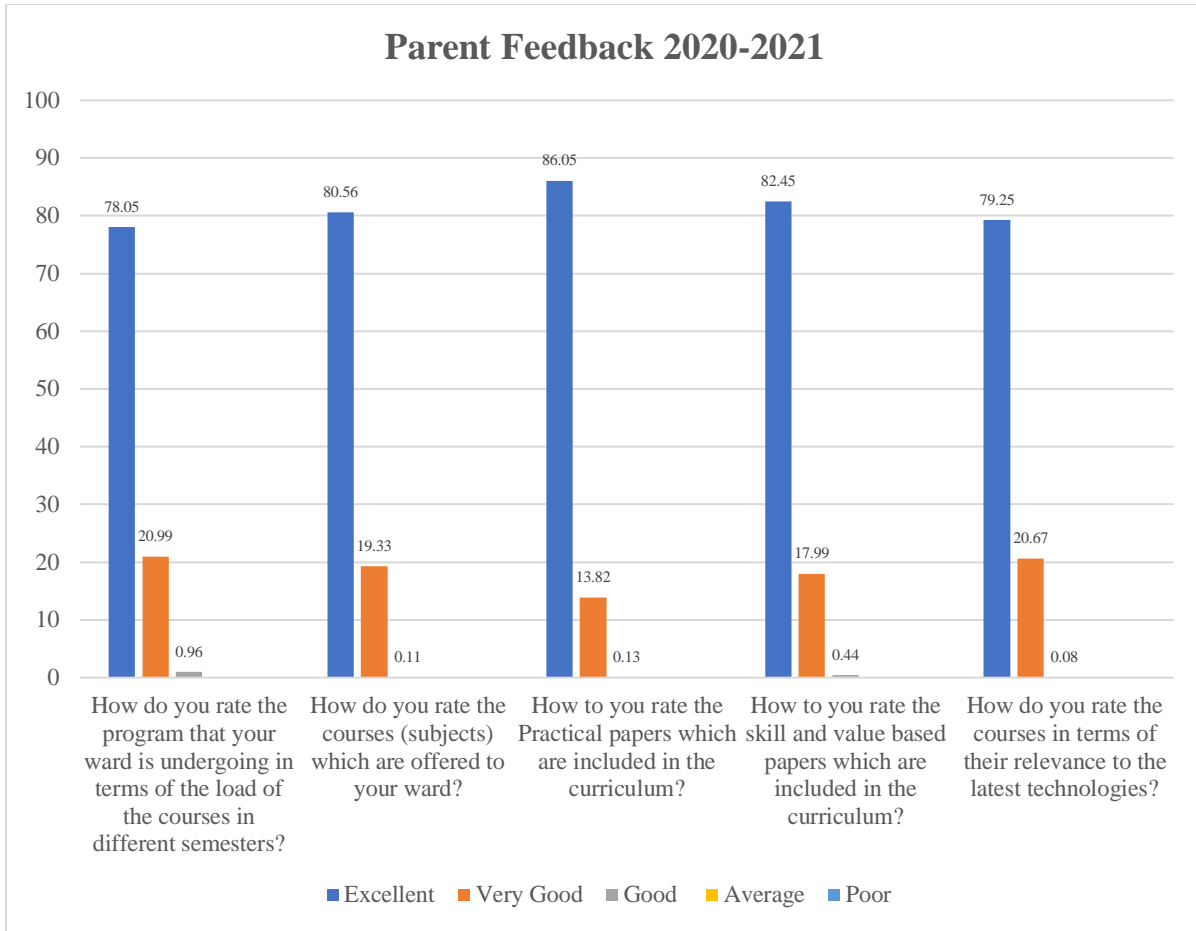

NEHRU ARTS AND SCIENCE COLLEGE

(An Autonomous Institution Affiliated to Bharathiar University)

Nehru Gardens, Thirumalayampalayam, Coimbatore - 641 105, Tamil Nadu.

www.nehrucolleges.net

PRINCIPAL
Nehru Arts and Science College (Autonomous)
Nehru Gardens, Thirumalayampalayam,
Coimbatore - 641 105.

NASC - CBE
Navigate Future