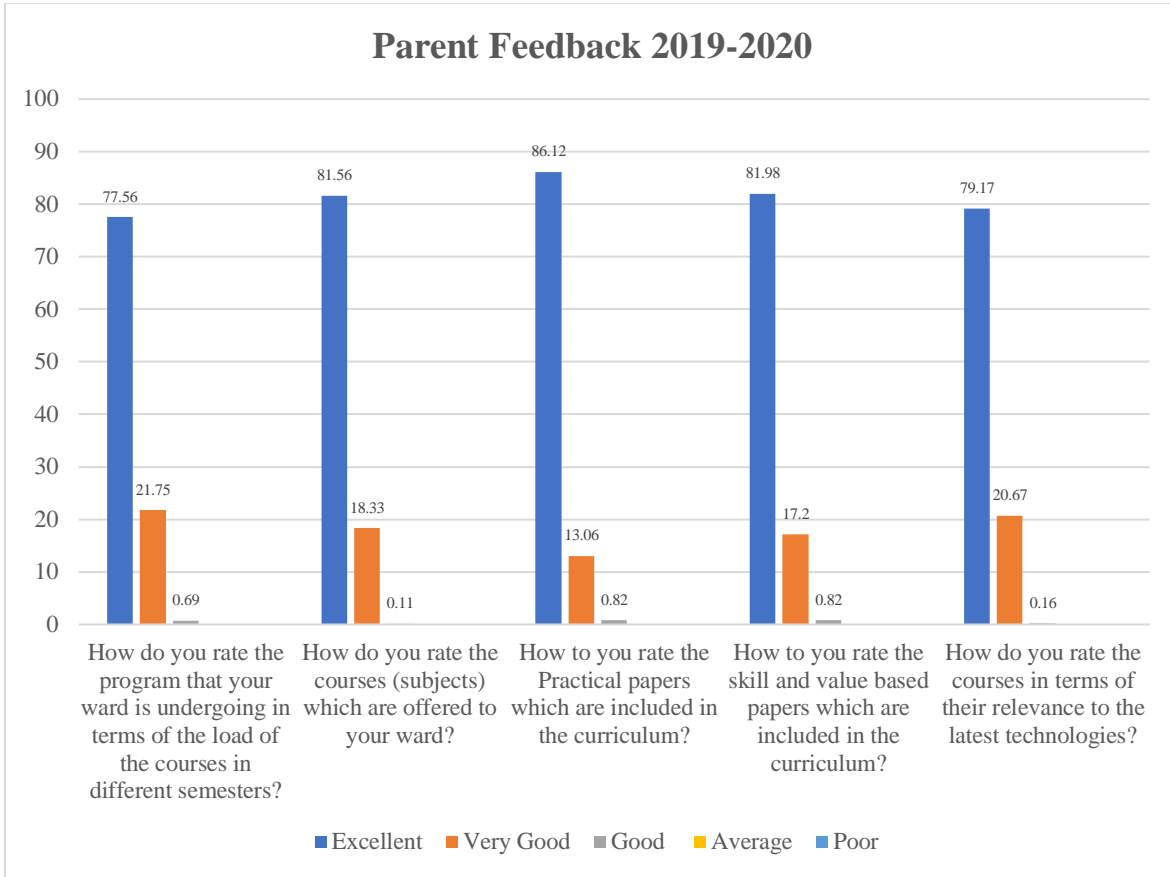

NEHRU ARTS AND SCIENCE COLLEGE

(An Autonomous Institution Affiliated to Bharathiar University)

Nehru Gardens, Thirumalayampalayam, Coimbatore - 641 105, Tamil Nadu.

www.nehrucolleges.net

PRINCIPAL
Nehru Arts and Science College (Autonomous)
Nehru Gardens, Thirumalayampalayam,
Coimbatore - 641 105.