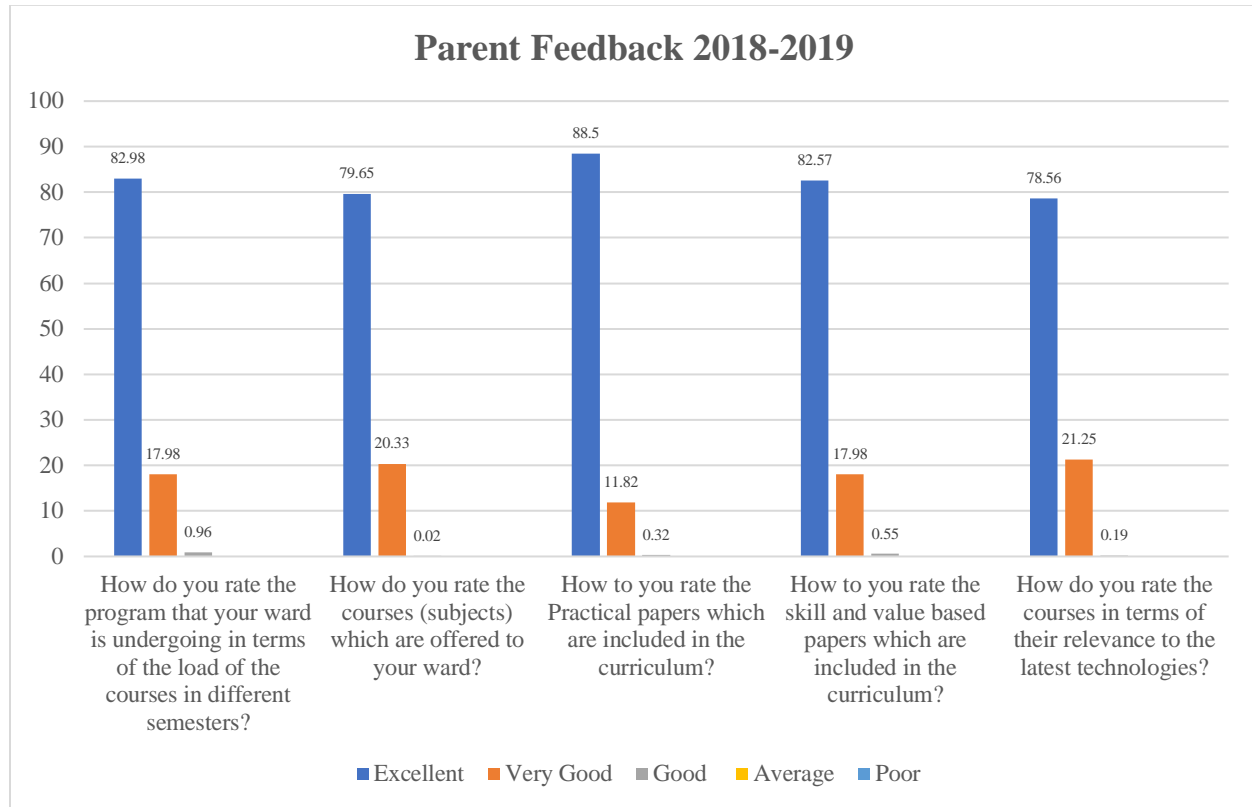

NEHRU ARTS AND SCIENCE COLLEGE

(An Autonomous Institution Affiliated to Bharathiar University)

Nehru Gardens, Thirumalayampalayam, Coimbatore - 641 105, Tamil Nadu.

www.nehrucolleges.net

PRINCIPAL
Nehru Arts and Science College (Autonomous)
Nehru Gardens, Thirumalayampalayam,
Coimbatore - 641 105.

NASC - CBE
Navigate Future