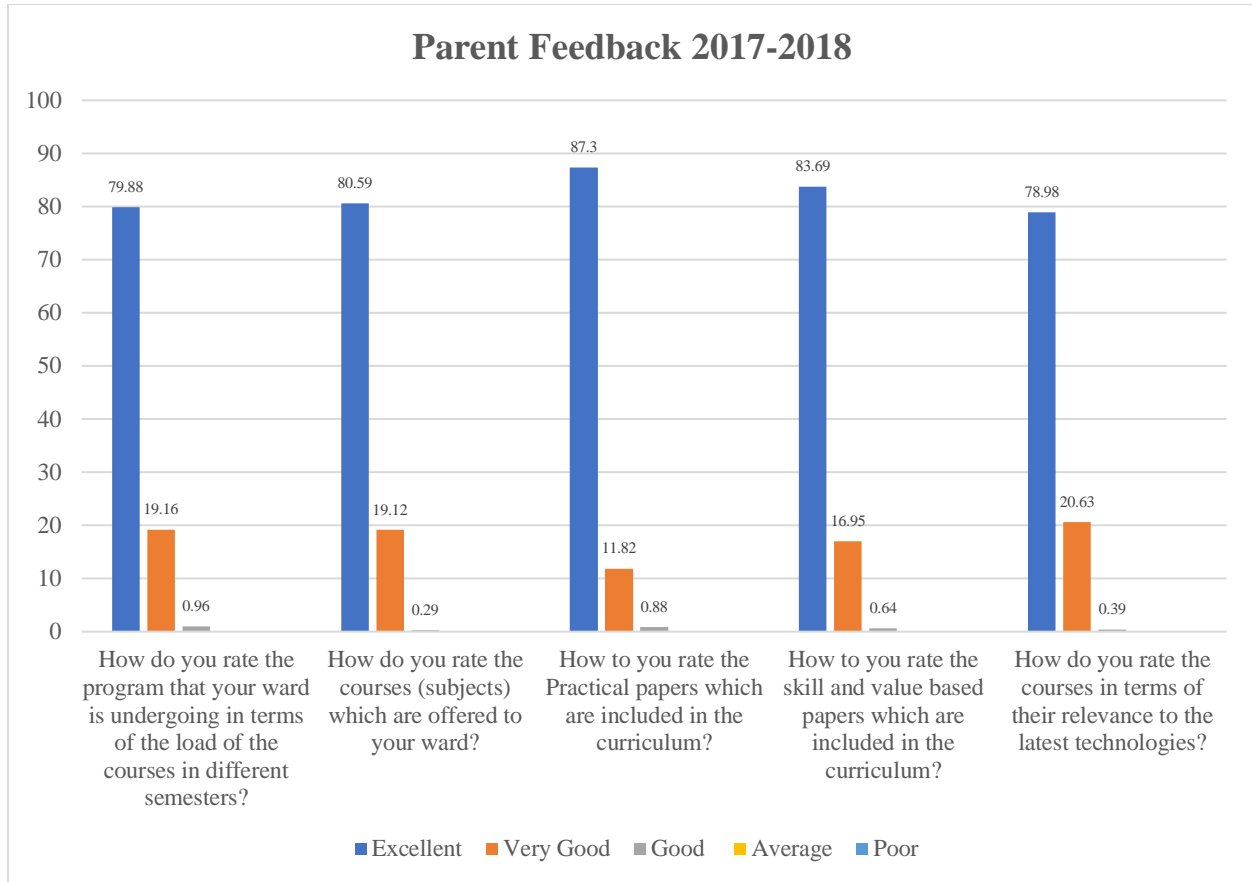

NEHRU ARTS AND SCIENCE COLLEGE

(An Autonomous Institution Affiliated to Bharathiar University)

Nehru Gardens, Thirumalayampalayam, Coimbatore - 641 105, Tamil Nadu.

www.nehrucolleges.net

PRINCIPAL
Nehru Arts and Science College (Autonomous)
Nehru Gardens, Thirumalayampalayam,
Coimbatore - 641 105.

NASC - CBE
Navigate Future