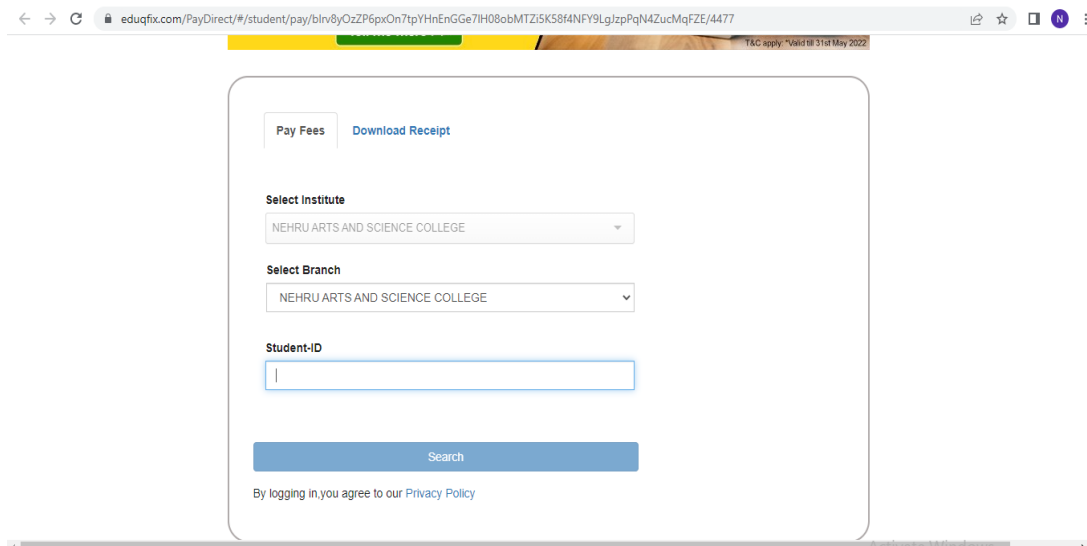

6.2.3.2 Fees Payment Details - Data Entry

[Handwritten Signature]
PRINCIPAL
Nehru Arts and Science College (Autonomous)
Nehru Gardens, Thirumalayampalayam,
Coimbatore - 641 105.