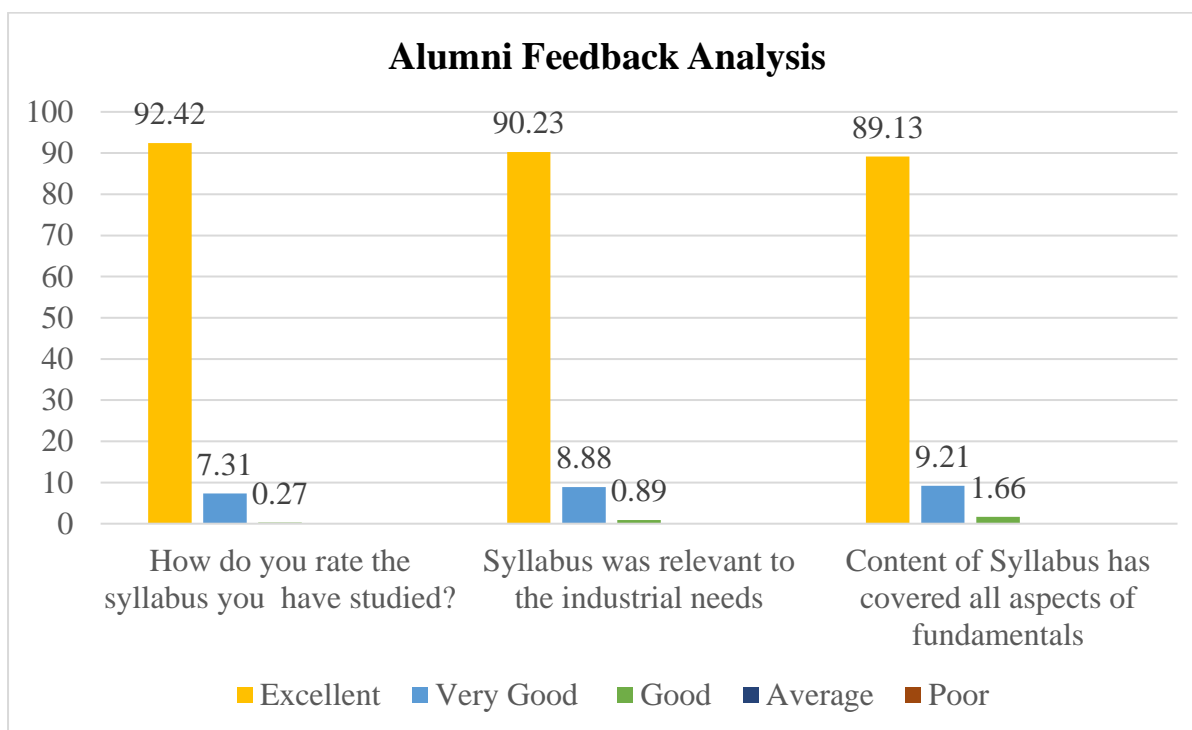

ALUMNI FEEDBACK ON CURRICULUM 2018-2019

Analysis Report

Total No. of Respondents: 352

Particulars	Excellent	Very Good	Good	Average	Poor
How do you rate the syllabus you have studied?	93.54	5.88	0.58	0.00	0.00
Syllabus was relevant to the industrial needs	92.65	6.61	0.74	0.00	0.00
Content of Syllabus has covered all aspects of fundamentals	88.49	10.89	0.62	0.00	0.00